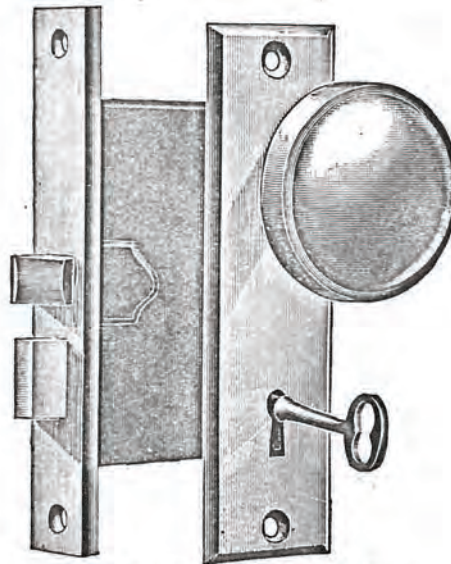

To Change the Hand, Remove the Cover and Turn Over the Latch Bolt

Packed Complete with Screws

(Cut one-third Size)

Full size Lock, 6 x 4 Inches.

Full size Knob, 2¼ x 2¼ Inches.

Full size Rose and Escutcheon, 7¼ x 1¾ Inches.

Rack Tumblers, Easy Closing Latch

FULL PLATED SET			
O 543 x 6004	Plated Wrought Steel Front, Plated Bolts, 1 Rack Tumbler, 24 Changes, Easy Closing Latch, Round Gun-Metal Nickel-Plated Key, Plated Wrought Steel Trimmings	16.00	16.00
FULL BRONZE METAL SETS			
O 547 x 6009	Wrought <i>BRONZE METAL</i> Front and Bolts, 1 Rack Tumbler, 24 Changes, Easy Closing Latch, Round Gun-Metal Nickel-Plated Key, Wrought <i>BRONZE METAL</i> Trimmings	27.00	28.00
O 549 x 6012	Heavy <i>CAST BRONZE METAL</i> Front and Bolts, 1 Rack Tumbler, 24 Changes, Easy Closing Latch, Round Gun-Metal Nickel-Plated Key, Wrought <i>BRONZE METAL</i> Trimmings,	29.00	30.00

Packed ¼ dozen and 1-12 dozen in a box.

Packed 10 dozen and 6 dozen in a case.

NOTE.—D. B. (Dull Brass) same price as Oxidized Copper.

4-Inch Reversible Mortise Inside Sets

Patent Lever

Complete with Screws

Easy Springs

To Change the Hand, Remove the Cover and Turn Over the Latch Bolt

(Half Size Cut)

Full size Lock 4 x 3¼ Inches.
 Full size Knobs 2¼ x 2¼ Inches.
 Full size Rose and Escutcheons 7½ x 2¼ Inches.