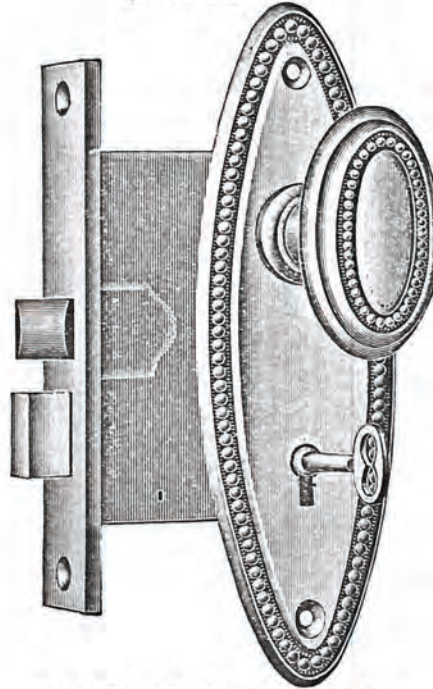

To Change the Hand, Remove the Cover and Turn Over the Latch Bolt

Packed Complete with Screws

(Cut one-third Size)

Full size Lock, 6 x 4 Inches.

Full size Knob, 2¼ x 2¼ Inches.

Full size Rose and Escutcheon, 7¼ x 1¾ Inches.

Plated Cast Iron Knobs and Rose and Escutcheon. 2 Keys to each Lock. . \$27.00 \$27.00

805 1/2 x 3009 x 774 1/4 x 3 Finish x 2 Keys—Same as above set, but with 3 Tum-

blers, 200 Changes 31.00 31.00

Packed 1-12 dozen in a box, 6 dozen in a case.

When ordering Oxidized Copper Trimmings affix O. C. to number.

<i>List Price</i>	
<i>Per Dozen Sets</i>	
<i>1 or 3</i>	<i>Oxidized</i>
<i>Finish</i>	<i>Copper</i>

4-Inch Reversible Mortise Inside Sets

Patent Lever

Complete with Screws

Easy Springs

To Change the Hand, Remove the Cover and Turn Over the Latch Bolt

Beaded Design

(Half Size Cut)

Full Size Lock 4 x 3¼ Inches
 Full Size Knobs 2 9-16 x 1 9-16 Inches
 Full Size Rose and Escutcheons 7 x 2 5-16 Inches