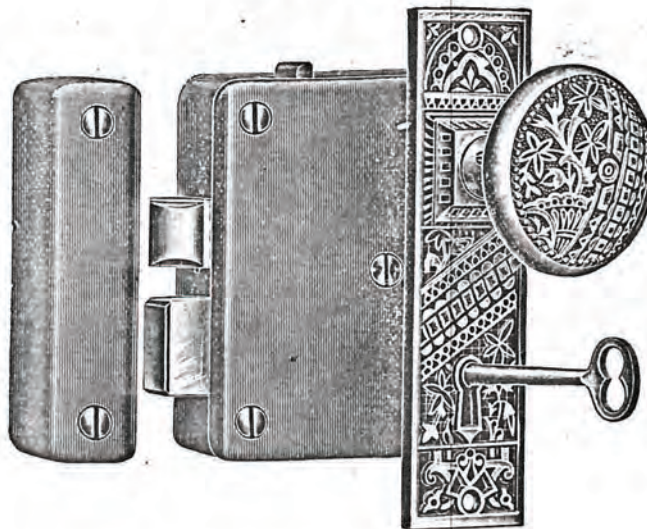

Any of the above Sets furnished with No. 2154 Lock, Iron Bolts, 3 Tumblers on Night Latch if wanted, and add \$4.00 to List per dozen Sets.

Packed complete, 1-12 dozen in a box; 6 dozen in a case.

"PRACTICAL."

4 1/2 x 4-Inch Heavy Horizontal Reversible Rim Knob Locks

Wrought Steel Rack Tumblers, Beveled Bolts, Steel Bit Key

Patent Lever

Easy Springs

HEAVY DOUBLE COATED BLACK ENAMELED CASES

Complete with Ornamental Knobs and Trimmings

COMPLETE WITH SCREWS

To Change the Hand, Remove the Cover and Turn Over the Latch Bolt

(Cut Half Size)

Full size Lock 4 1/2 x 4 Inches

Full Size Knobs 2 1/4 x 2 1/4 Inches

Full size Rose and Escutcheon 5 3/4 x 1 3/4 Inches