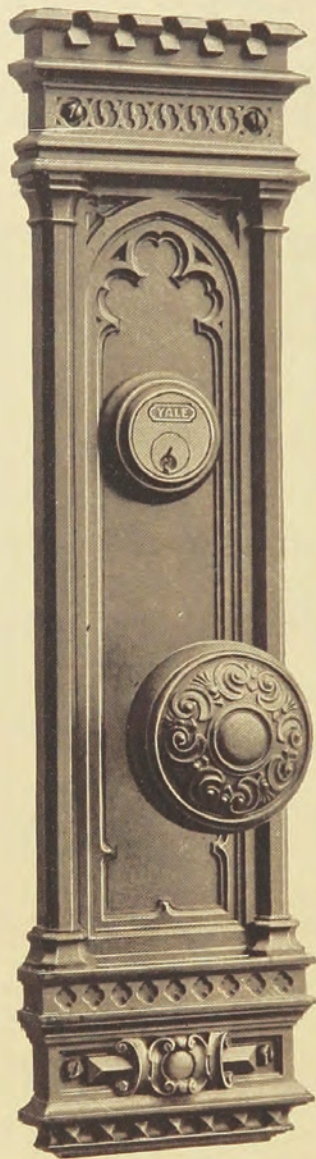

Pembroke **