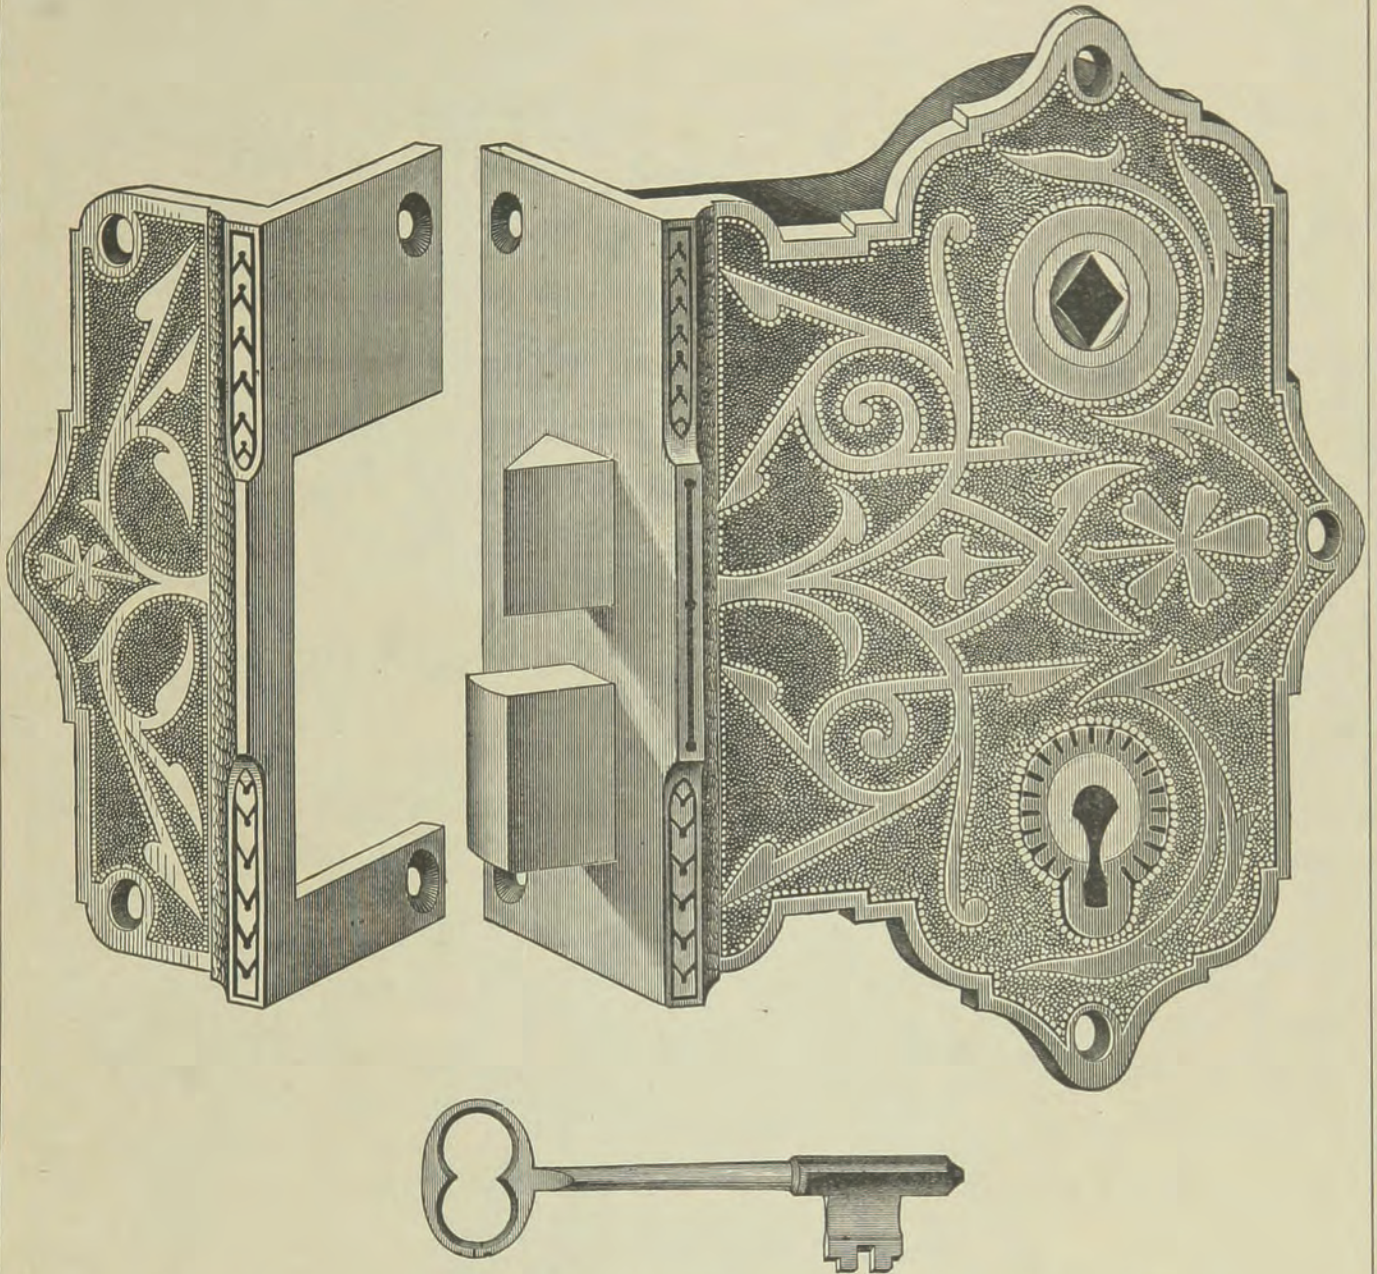

Ornamental Real Bronze Car Locks.

CONSTRUCTED FOR

RAILWAY CAR, SHIP AND OFFICE DOORS,

OR ANY DOOR WHERE IT IS IMPORTANT TO HAVE AN

EASY WORKING, SECURE LATCH BOLT.

They require to be mortised in flush with the Surface of the Door, the Bronze Metal outside plate projecting an eighth of an inch, and making a rich, ornamental finish.