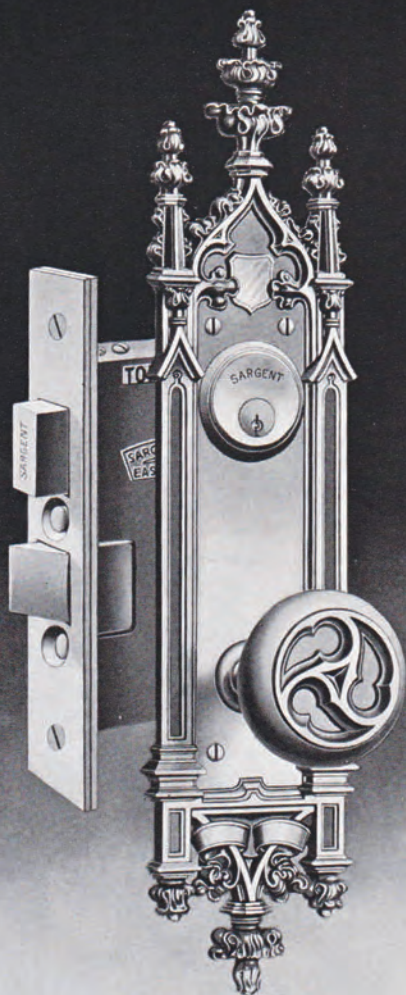

G G—GOTHA DESIGN (Gothic)

Cast Bronze, Cast Brass and

B B—"Rustless Iron," Sand Finish

For Front Doors Lock Set Set consists of Cylinder Lock No. 6845, with $3\frac{3}{8}$ x 14 inch Escutcheon for outside of door, $3\frac{3}{8}$ x 14 inch Escutcheon for inside of door and Round Knobs.

For Inside Doors Lock Set Set consists of Lock No. 5659, with two $3\frac{3}{8}$ x 14 inch Escutcheons and Round Knobs.