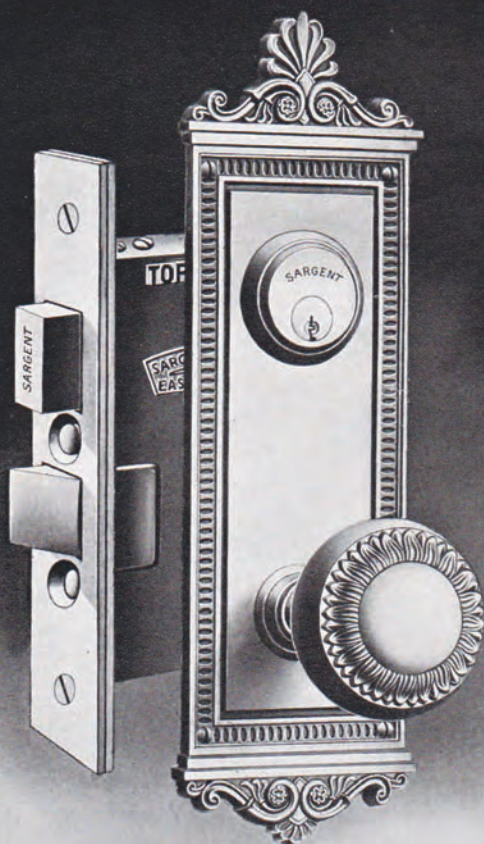

SARGENT

A G—ARGOS DESIGN (Greek)

Cast Bronze, Cast Brass and

B B—"Rustless Iron," Sand Finish

For Front Doors Lock Set Set consists of Cylinder Lock No. 6845, with $3\frac{3}{4}$ x 13 inch Escutcheon for outside of door, $2\frac{3}{4}$ x $9\frac{1}{8}$ inch Escutcheon for inside of door and Round Knobs.

For Inside Doors Lock Set Set consists of Lock No. 5639, with two $2\frac{3}{4}$ x $9\frac{1}{8}$ inch Escutcheons and Round Knobs.

B G—BULIS DESIGN (Greek)

Cast Bronze, Cast Brass and

B B—"Rustless Iron," Sand Finish

For Front Doors Lock Set Set consists of Cylinder Lock No. 6845, with $3\frac{1}{2}$ x $13\frac{1}{2}$ inch Escutcheon for outside of door, $2\frac{3}{8}$ x 10 inch Escutcheon for inside of door and Round Knobs.