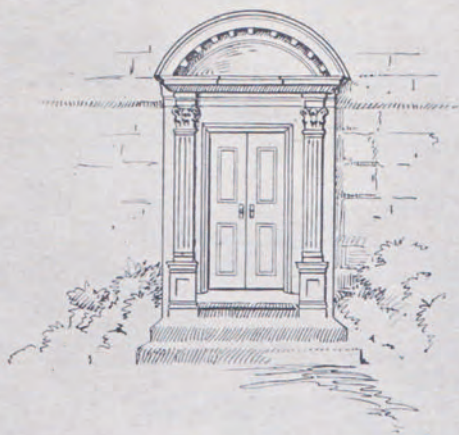

SARGENT

Book of Designs

Sargent & Company
Makers of
Artistic Hardware
and Fine Locks

General Offices & Factory New Haven, Conn., U.S. A.
New York Office and Warehouse 94 Centre Street
Chicago Office and Warehouse 221-223 West Randolph St.