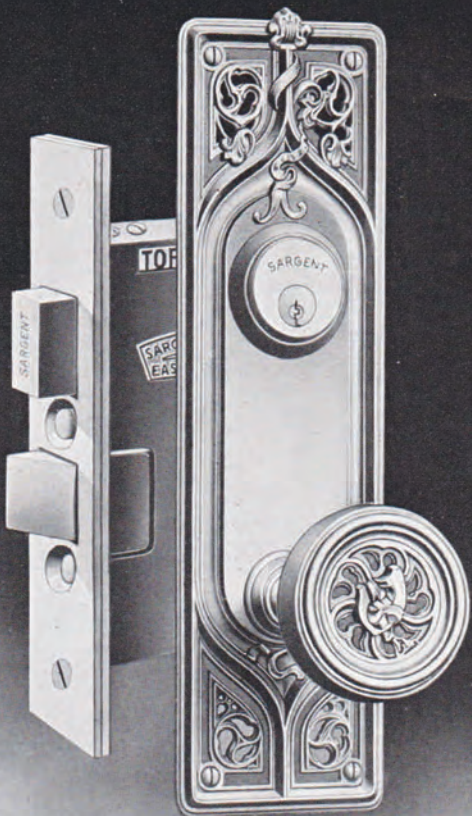

For Inside Doors Lock Set Set consists of Lock No. 5639, with two $2\frac{3}{4}$ x $9\frac{1}{8}$ inch Escutcheons and Round Knobs.

B G—BULIS DESIGN (Greek)

Cast Bronze, Cast Brass and

B B—"Rustless Iron," Sand Finish

For Front Doors Lock Set Set consists of Cylinder Lock No. 6845, with $3\frac{1}{2}$ x $13\frac{1}{2}$ inch Escutcheon for outside of door, $2\frac{3}{8}$ x 10 inch Escutcheon for inside of door and Round Knobs.

For Inside Doors Lock Set Set consists of Lock No. 5639, with two $2\frac{3}{8}$ x 10 inch Escutcheons and Round Knobs.

SARGENT

F D—DU BARRY DESIGN (Louis XVI)

Cast Bronze and Cast Brass

This Design is Hand Chased.

For Inside Doors Lock Set Set consists of Lock No. 5639, 3 $\frac{3}{4}$ inch Lever Handle, with Oval Roses, and two 1 $\frac{1}{4}$ x 2 inch Key Plates.

F G—FARGEAU DESIGN (French Gothic)

Cast Bronze, Cast Brass and