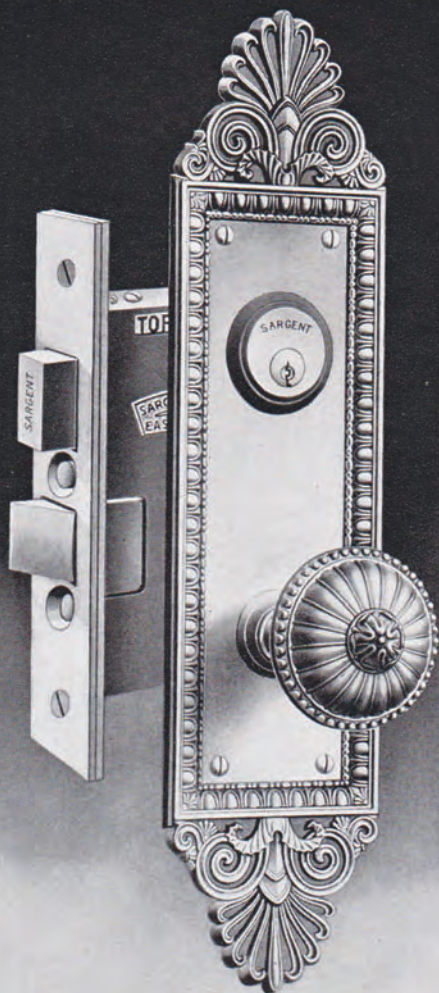

SARGENT

A G—ARGOS DESIGN (Greek)

Cast Bronze, Cast Brass and

B B—"Rustless Iron," Sand Finish

For Front Doors Lock Set Set consists of Cylinder Lock No. 6845, with $3\frac{3}{4}$ x 13 inch Escutcheon for outside of door, $2\frac{3}{4}$ x $9\frac{1}{8}$ inch Escutcheon for inside of door and Round Knobs.

For Inside Doors Lock Set Set consists of Lock No. 5639, with two $2\frac{3}{4}$ x $9\frac{1}{8}$ inch Escutcheons and Round Knobs.

B G—BULIS DESIGN (Greek)

Cast Bronze, Cast Brass and

B B—"Rustless Iron," Sand Finish

For Front Doors Lock Set Set consists of Cylinder Lock No. 6845, with $3\frac{1}{2}$ x $13\frac{1}{2}$ inch Escutcheon for outside of door, $2\frac{3}{8}$ x 10 inch Escutcheon for inside of door and Round Knobs.

For Inside Doors Lock Set Set consists of Lock No. 5639, with two $2\frac{3}{8}$ x 10 inch Escutcheons and Round Knobs.

SARGENT

F D—DU BARRY DESIGN (Louis XVI)

Cast Bronze and Cast Brass

This Design is Hand Chased.