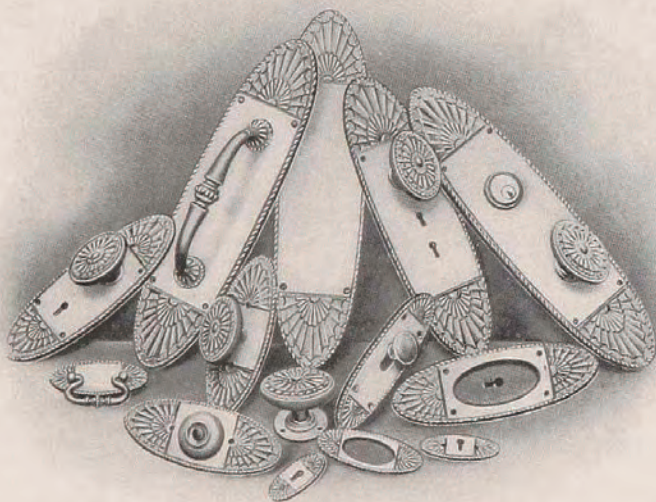

Sargent & Company

Makers of

Artistic Hardware
and Fine Locks

92-94-96-98 Centre Street
147-149-151-153 Leonard Street

New York

A C—ANDOVER (COLONIAL) CAST BRONZE
P C—PORTSMOUTH (COLONIAL) WROUGHT BRONZE

A D—ANTWERP (FLEMISH)

A R—ARAMIS

B C—BRANDON (COLONIAL)

C P-CLINTON (COLONIAL)

C R-RANDOLPH (COLONIAL)

G G—GOTHA (GOTHIC)

H B—HADLEY (COLONIAL) CAST BRONZE
T C—TARLTON (COLONIAL) WROUGHT BRONZE

S R—SAVONA (ITALIAN RENAISSANCE)

T F—TOULON (FRENCH)