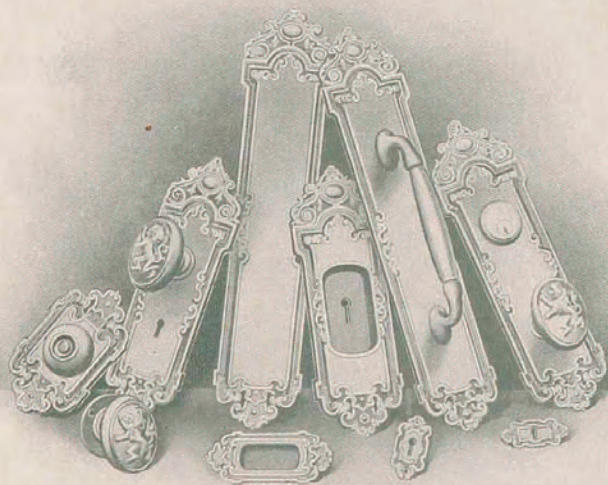

Sargent & Company

Makers of

Artistic Hardware
and Fine Locks

92-94-96-98 Centre Street
147-149-151-153 Leonard Street

New York

A C—ANDOVER (COLONIAL) CAST BRONZE
P C—PORTSMOUTH (COLONIAL) WROUGHT BRONZE

A D—ANTWERP (FLEMISH)