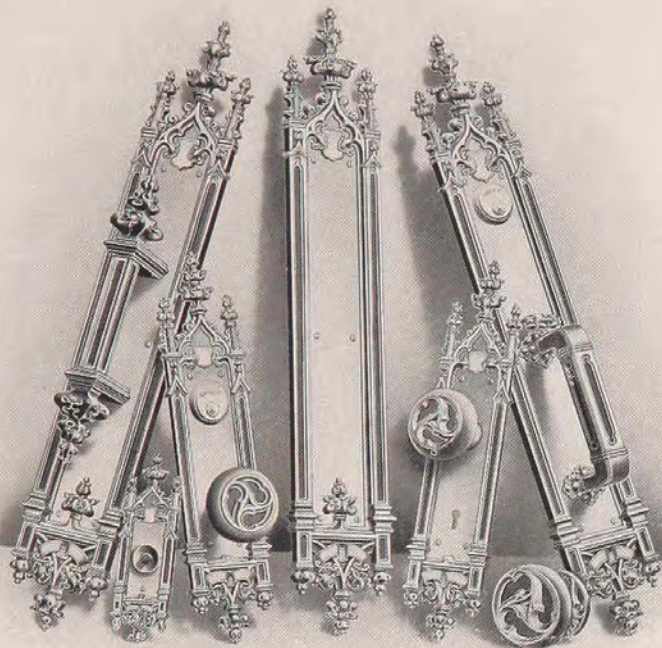

Sargent & Company

Makers of

Artistic Hardware
and Fine Locks

92-94-96-98 Centre Street
147-149-151-153 Leonard Street

New York

A C—ANDOVER (COLONIAL) CAST BRONZE
P C—PORTSMOUTH (COLONIAL) WROUGHT BRONZE

A D—ANTWERP (FLEMISH)

A R—ARAMIS

B C—BRANDON (COLONIAL)

C P-CLINTON (COLONIAL)

C R-RANDOLPH (COLONIAL)

G G—GOTHA (GOTHIC)

H B—HADLEY (COLONIAL) CAST BRONZE
T C—TARLTON (COLONIAL) WROUGHT BRONZE

S R—SAVONA (ITALIAN RENAISSANCE)

T F—TOULON (FRENCH)