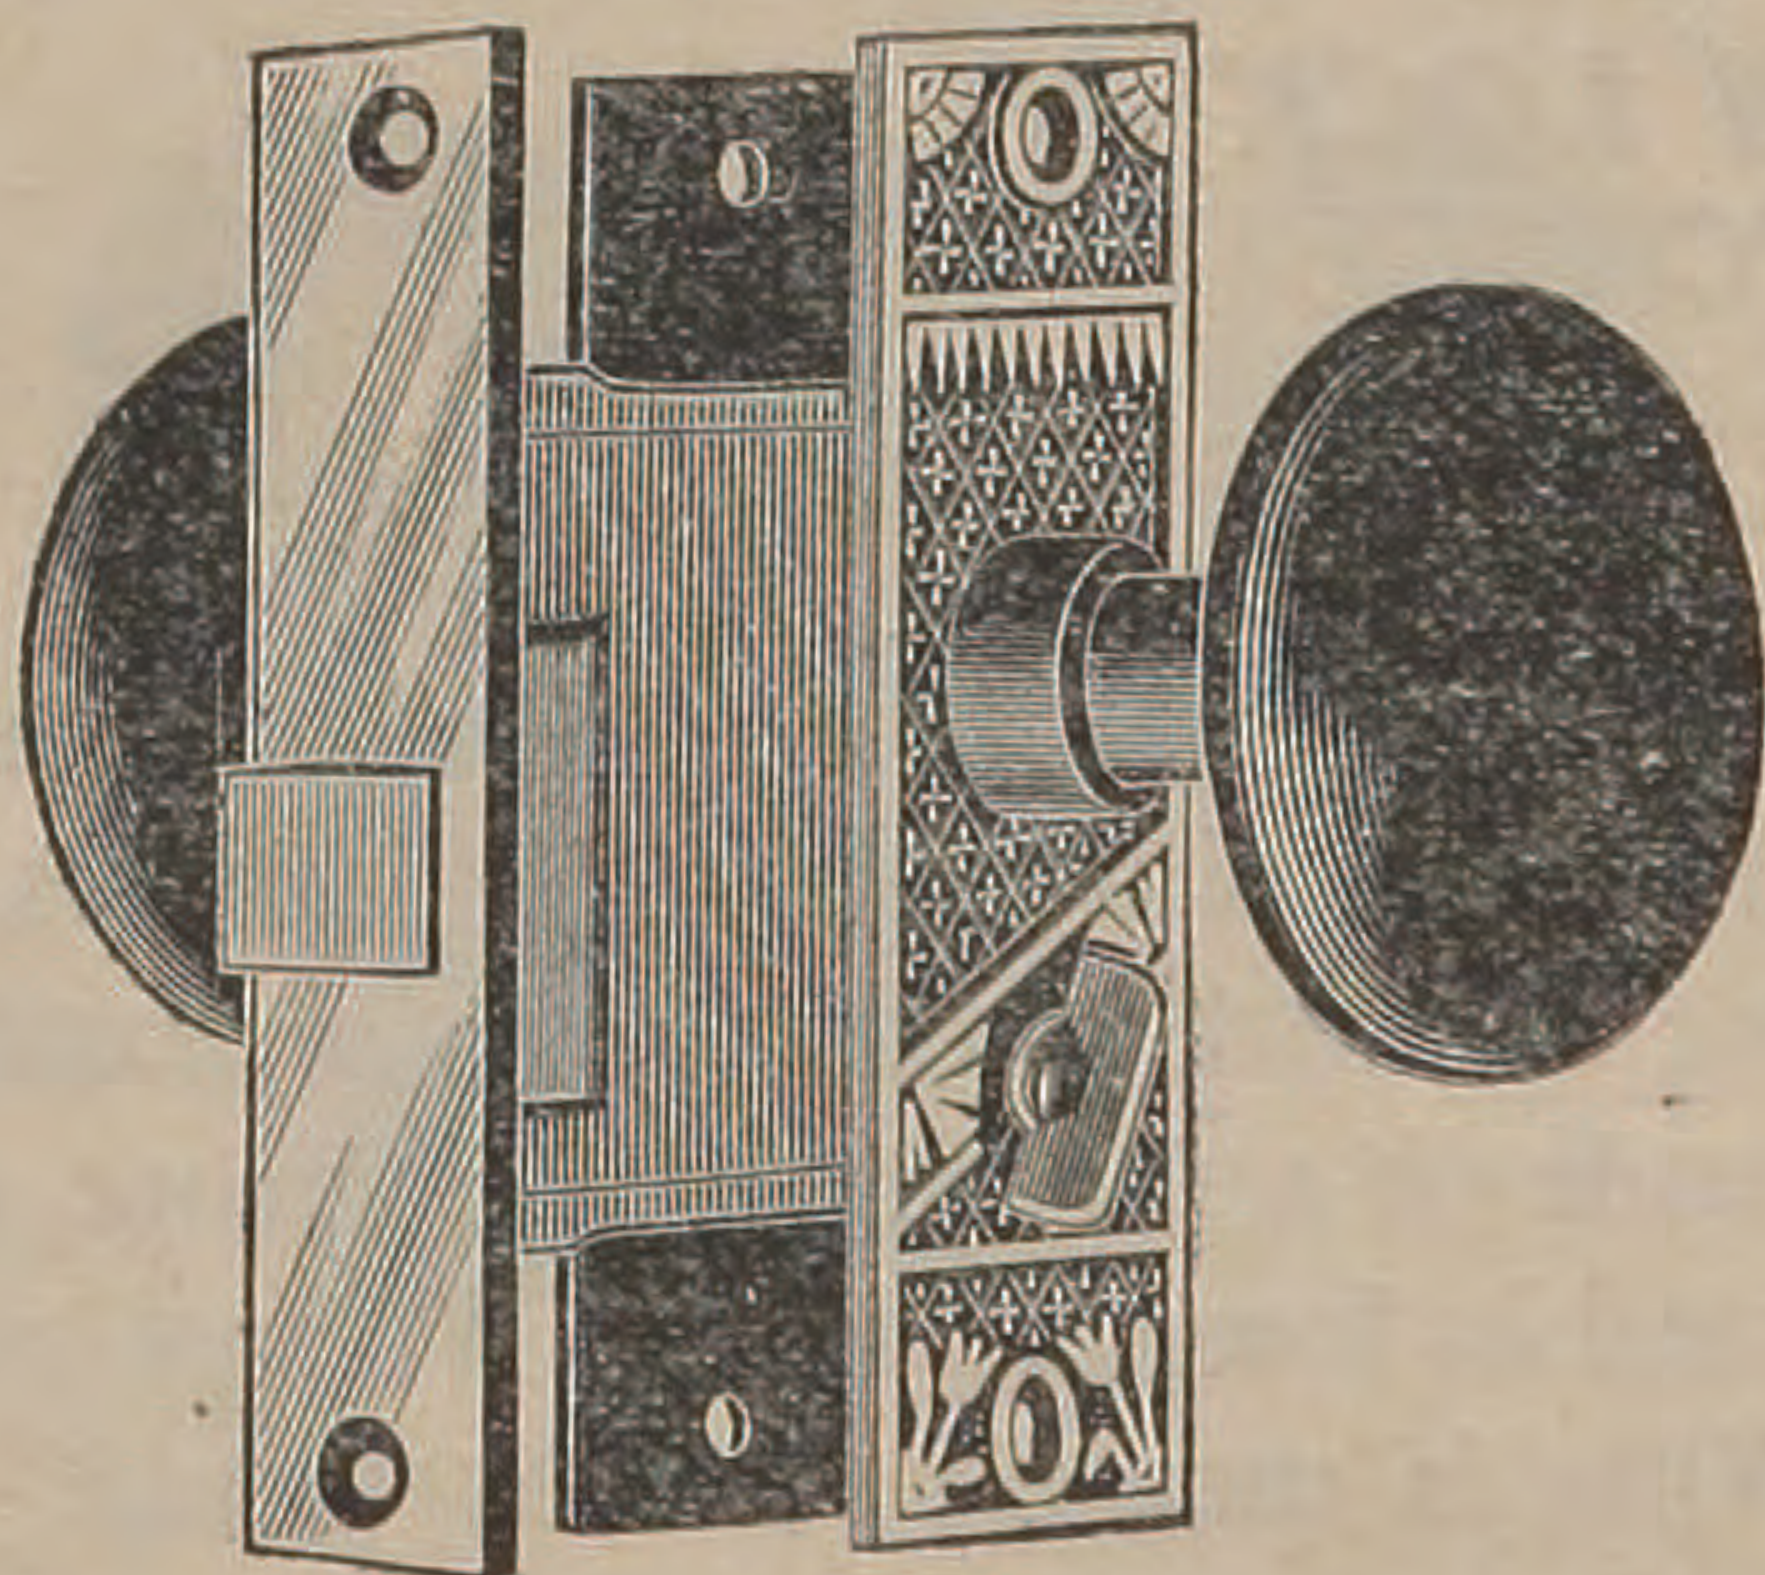

# KEY LOCKS NO MORE

Latch and Inside Lock, No. 635, size  $2\frac{1}{2} \times 3\frac{1}{4}$ , brass front and bolt, size of front  $\frac{7}{8} \times 4\frac{3}{8}$ . Easy latch spring, strong spring for knobs, a dead bolt lock on the inside, either right or left hand.