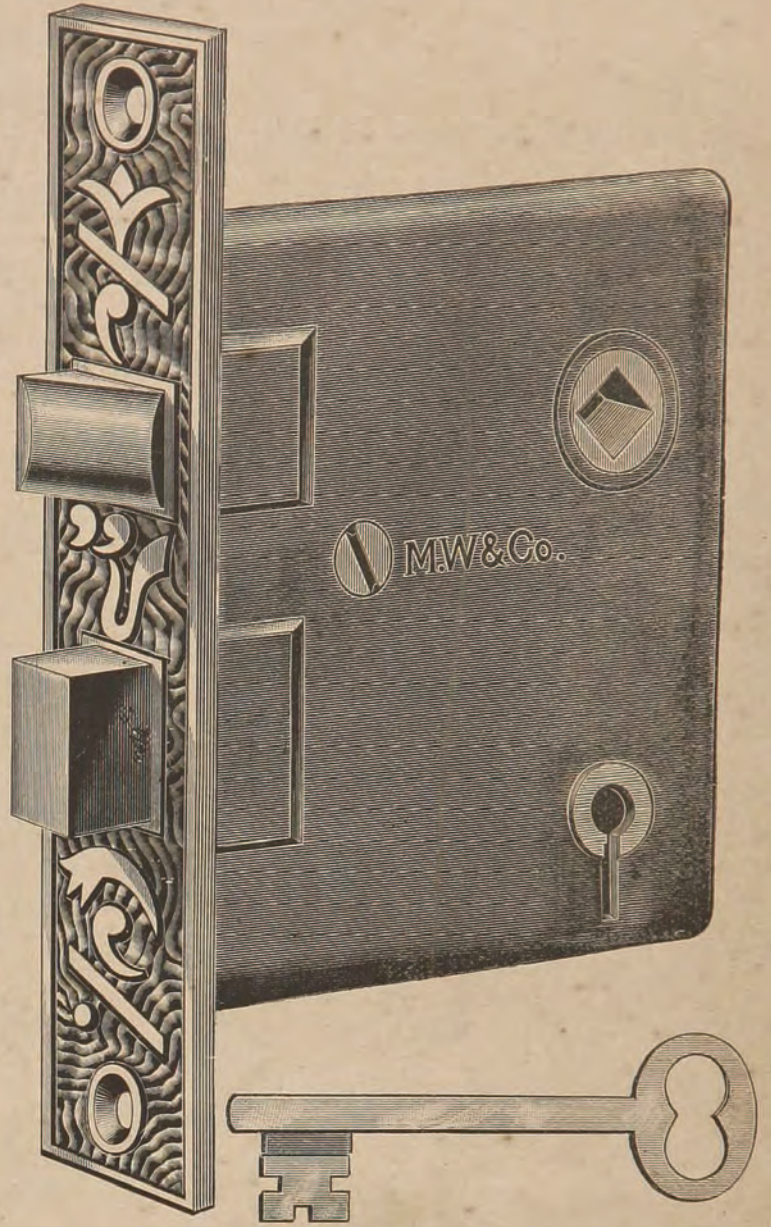

DOOR LOCKS, KNOBS,
PADLOCKS,
BRONZE DOOR FURNITURE, ETC.

MANUFACTURED BY

THE MALLORY WHEELER Co.

FACTORIES AND GENERAL OFFICE:

NEW HAVEN, CONN., U. S. A.

NEW YORK OFFICE, No. 64 READE STREET.

1891

No. B1101, Bronze.

No. B1109, Bronze.

No. B1194, Bronze Metal Shank.
 " B01194, " Plated "

No. B1190, Bronze Metal Shank.
 " B01190, " Plated "

No. B1362, Bronze.

No. B04410, Bronze Front.

INSIDE DOOR SETS

BRONZE METAL.

Set No. N 51.	Lock No. B04410, Knobs No. B1101, 2 Escutcheons No. B1362.
" " N 52.	" " B04410, " " B1109, 2 " " B1362.
" " N 53.	" " B04410, " " B1194, 2 " " B1362.
" " N 54.	" " B04410, " " B01194, 2 " " B1362.
" " N 55.	" " B04410, " " B1190, 2 " " B1362.
" " N 56.	" " B04410, " " B01190, 2 " " B1362.

No. B5504 Bronze.

No. 5507 Plain Bronze. No. 5509 Plain Brass.

FULL SIZE.

BRONZE DOOR KNOBS

No. 1160.

No. 1147, 2¼ in.

No. 1139, 2¼ in.
" 1169, 2½ "

No. 1141, 2¼ in.