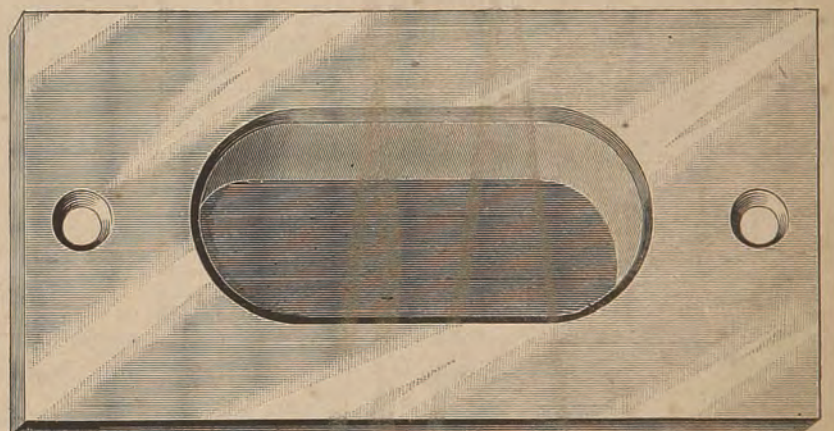

LOOSE PIN—RIGHT OR LEFT HAND.

DOUBLE STEEL BUSHED AT EVERY JOINT.

These Butts are made in the following sizes: 3×3 in., 3½×3½ in., 4×4 in., 4×4½ in., 4×5 in., 4½×4½ in., 5×5 in., 5×6 in.,
5½×5½ in., 6×6 in.

Put up one pair in a box.

No. B324, Bronze.

No. A344, Bronze.

No. A324, Bronze.

No. B354, Bronze.

No. 357, Plain Bronze.
" 359, " Brass.

No. B344, Bronze.

No. 347, Plain Bronze.
" 349, " Brass.

No. B304, Bronze.

No. A304, Bronze.

SASH LIFTS

NO.	BAR.	NO.	HOOK.	NO.	FLUSH.
A304	Ornamental Bronze.	A324	Ornamental Bronze.	B354	Ornamental Bronze.
B304	" "	B324	" "	A344	" "
307	Plain Bronze.	327	Plain Bronze.	B344	" "
309	" Brass.	329	" Brass.	347	Plain Bronze.
				349	" Brass.
				357	" Bronze.
				359	" Brass.