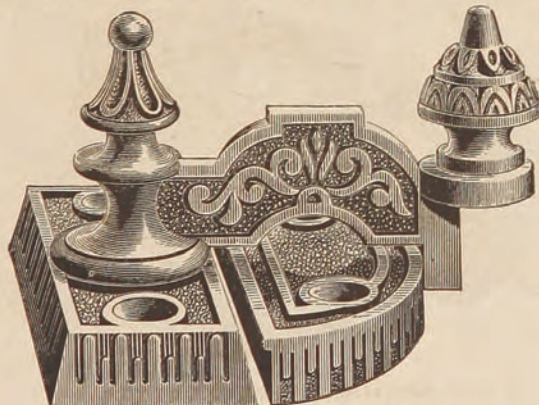

Fancy Pattern Wardrobe Hooks.

Full Size Cut of Nos. 55 255, 455, and 555.

Nos. 55 and 255 PACKED ONE GROSS IN A BOX. Nos. 455 and 555 PACKED QUARTER GROSS IN A BOX.

No. 55, (500), Japanned, - - - - -	per gross,
No. 255, (501), Green Bronze, - - - - -	“
No. 455, (502), Brass Lacquered, - - - - -	“
No. 555, (503), Bronze Metal, Packed with Screws, - -	“

Sash Fasteners.

Full Size Cut of Nos. 107, 207, and 507. Patented.

PACKED ONE DOZEN IN A BOX.

No. 107, (225), Dark Bronze Finish,	-	-	-	-	per dozen,
No. 207, (226), Maroon Finish, Packed with Screws,	-	-	-	-	"
No. 507, (227), Solid Bronze Metal, " " "	-	-	-	-	"

Full Size Cut of Nos. 108 and 208. Patented.

PACKED ONE DOZEN IN A BOX.

No. 108, (228), Dark Bronze Finish,	-	-	-	-	per dozen,
No. 208, (229), Maroon Finish, Packed with Screws,	-	-	-	-	"

Full Size Cut of Nos. 109, 209, and 509. Patented.