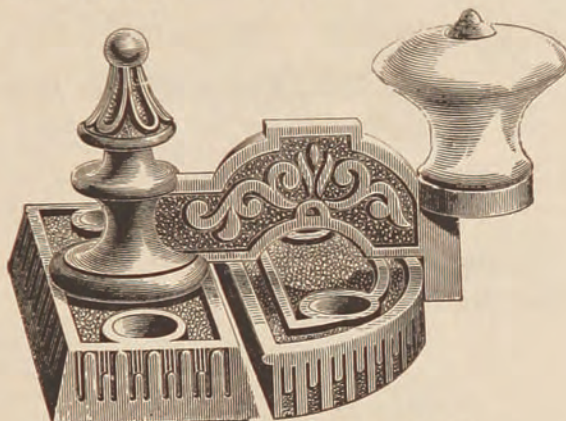

Fancy Pattern Wardrobe Hooks.

Full Size Cut of Nos. 55 255, 455, and 555.

Nos. 55 and 255 PACKED ONE GROSS IN A BOX. Nos. 455 and 555 PACKED QUARTER GROSS IN A BOX.

No. 55, (500), Japanned, - - - - -	per gross,
No. 255, (501), Green Bronze, - - - - -	“
No. 455, (502), Brass Lacquered, - - - - -	“
No. 555, (503), Bronze Metal, Packed with Screws, - -	“

Sash Fasteners.

Full Size Cut of Nos. 107, 207, and 507. Patented.

PACKED ONE DOZEN IN A BOX.

No. 107, (225), Dark Bronze Finish,	-	-	-	-	per dozen,
No. 207, (226), Maroon Finish, Packed with Screws,	-	-	-	-	"
No. 507, (227), Solid Bronze Metal, " " "	-	-	-	-	"