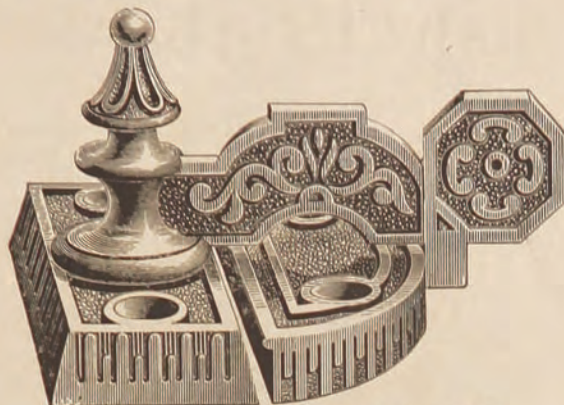

Fancy Pattern Wardrobe Hooks.

Full Size Cut of Nos. 55 255, 455, and 555.

Nos. 55 and 255 PACKED ONE GROSS IN A BOX. Nos. 455 and 555 PACKED QUARTER GROSS IN A BOX.

No. 55, (500), Japanned, - - - - -	per gross,
No. 255, (501), Green Bronze, - - - - -	“
No. 455, (502), Brass Lacquered, - - - - -	“
No. 555, (503), Bronze Metal, Packed with Screws, - -	“

Sash Fasteners.

Full Size Cut of Nos. 107, 207, and 507. Patented.

PACKED ONE DOZEN IN A BOX.

No. 107, (225), Dark Bronze Finish,	-	-	-	-	per dozen,
No. 207, (226), Maroon Finish, Packed with Screws,	-	-	-	-	"
No. 507, (227), Solid Bronze Metal, " " "	-	-	-	-	"

Full Size Cut of Nos. 108 and 208. Patented.

PACKED ONE DOZEN IN A BOX.

No. 108, (228), Dark Bronze Finish,	-	-	-	-	per dozen,
No. 208, (229), Maroon Finish, Packed with Screws,	-	-	-	-	"

Full Size Cut of Nos. 109, 209, and 509. Patented.