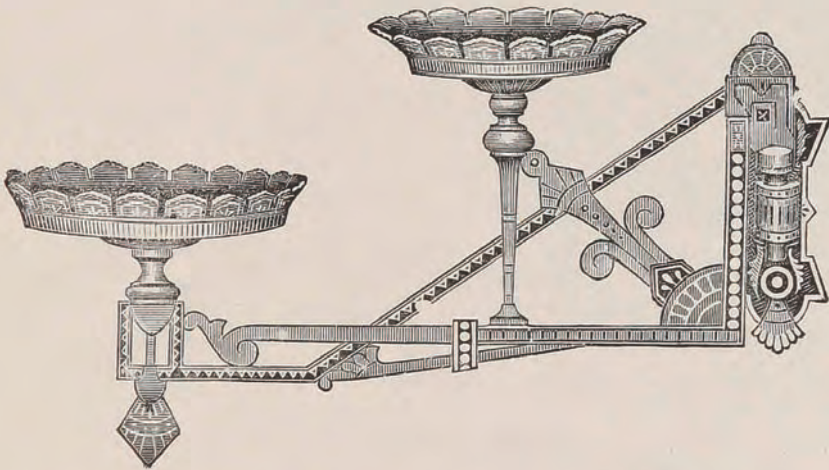

¼ gross in box. 5 gross in case.

FLOWER POT BRACKETS.

Two 8 inch swinging arms. 5 inch dishes.

No. 200. Berlin Bronze Finish.

$\frac{1}{4}$ dozen in a box. $\frac{1}{2}$ gross in a case.

220 lbs. per case.

Double Bracket. One 5 inch dish, one $5\frac{1}{2}$ inch dish.

Extreme length, $15\frac{1}{4}$ inches.

Cut screw-thread on arm and cups.

No. 240. Berlin Bronze Finish.

$\frac{1}{4}$ dozen in a package. $\frac{1}{2}$ gross in a barrel.