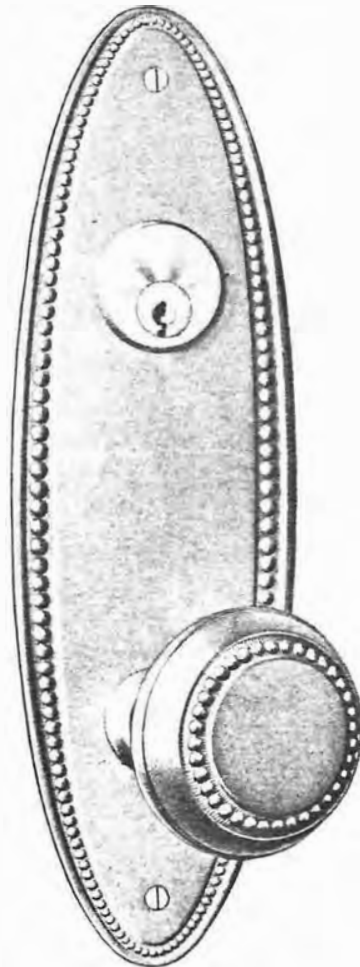

Princess, No. 5490 x 5492