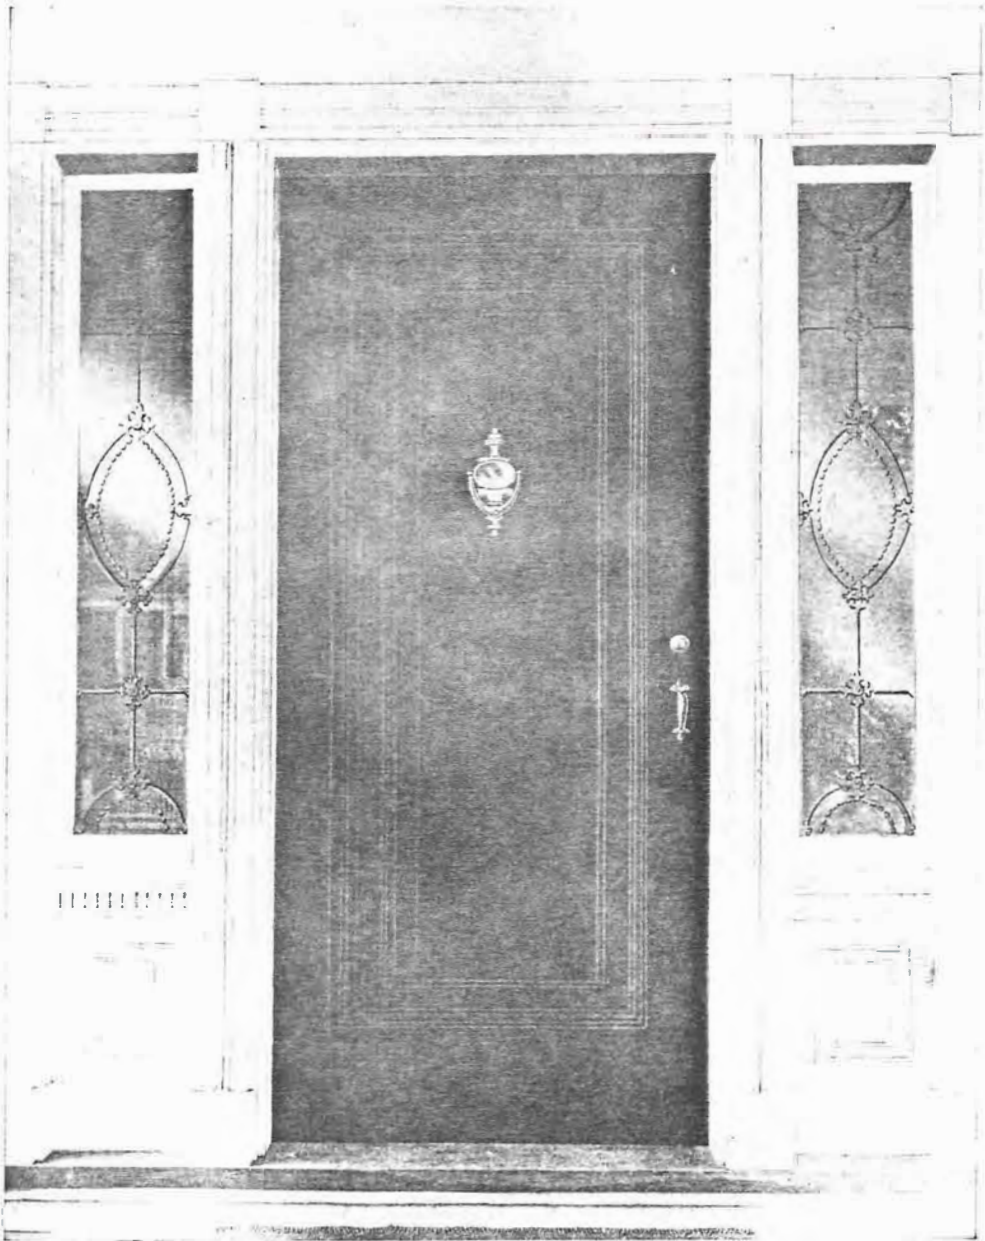

Latches and Knockers for Colonial Doors.

Door trimmed with Latch No. S1381, Knocker No. S1538 and
Push Button No. 05114.

No. S1454

No. S2285

No. 1503 x S2067

Oakland Design, Colonial.

No. 057

Trims suitable for Colonial Doors.