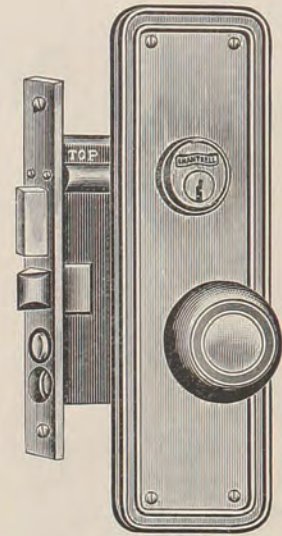

If, when standing outside, the door opens from you, or inward, it takes a lock with regular bevel latch bolt; if it opens toward you, or outward, it takes a lock with reverse bevel latch bolt (See illustration above.)

Locks described as "Reversible" can be used on doors of either hand.

Locks described as "Not Reversible" you must specify hand.

NEWARK DESIGN

Cast Bronze and Iron

Illustrations one-quarter size

Cast Bronze No.	Size Inches	Description	Cast Iron No.
A600	2 x 1 1/4	Keyhole Escutcheon.....	600
A608	8 x 2 1/2	Inside Escutcheon.....	608
A615	8 x 2 1/2	Inside Escutcheon with Turnpiece.....	615
A625	8 x 2 1/2	Flush Cup Escutcheon.....	625
A610	10 x 3 1/8	Outside Escutcheon.....	610
A630	10 x 3 1/8	Push Plate.....	630
A640	10 x 3 1/8	Door Pull, Grip No. A27.....	640
.....	10 x 3 1/8	Door Pull, Grip No. 27.....	640
A622	3 x 1 1/2	Electric Push Button.....	622
A620	3 3/4 x 1 1/2	Flush Sash Lift.....	620
A602	2 1/4	Door Knobs, Doz. Pr.....	602

610A390

LOCKSETS

Cast Bronze

Set No.	Door	Lock		Knobs 2 1/4 In.	Escutcheon	
		No.	Page		Outside Size Inches	Inside Size Inches
625A530	Sliding	A530	53		8 x 2 1/2	8 x 2 1/2
625AD530	Sliding Double	AD530	53		8 x 2 1/2	8 x 2 1/2
608A290	Inside	A290	69	A602	8 x 2 1/2	8 x 2 1/2
608A381	Vestibule B. K.	A381	64	A602	8 x 2 1/2	8 x 2 1/2
610A381	Vestibule B. K.	A381	64	A602	10 x 3 1/8	8 x 2 1/2
610A391	Front B. K.	A391	64	A602	10 x 3 1/8	8 x 2 1/2
610A390	Front Cyl.	A390	48	A602	10 x 3 1/8	8 x 2 1/2
610A395	Vestibule Cyl.	A395	48	A602	10 x 3 1/8	8 x 2 1/2
	Communicating Sets					
615A250	Three Bolt	A250	67	A602	8 x 2 1/2	8 x 2 1/2
615A255	Split Bolt	A255	68	A602	8 x 2 1/2	8 x 2 1/2