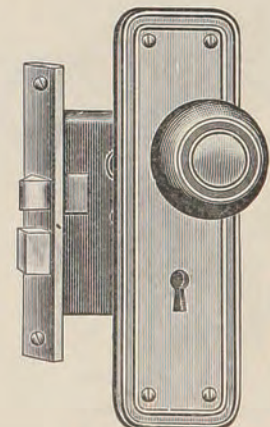

608A290

When ordering escutcheons only state with which lock they are to be used.

Specify thickness of doors for cylinder locks.

Locksets are packed one set in a box, with screws.

Specify finish wanted, see page two.