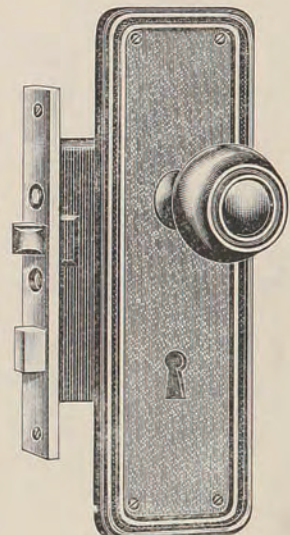

If, when standing outside, the door opens from you, or inward, it takes a lock with regular bevel latch bolt; if it opens toward you, or outward, it takes a lock with reverse bevel latch bolt (See illustration above.)

Locks described as "Reversible" can be used on doors of either hand.

Locks described as "Not Reversible" you must specify hand.

NEWARK DESIGN

Cast Bronze and Iron

Illustrations one-quarter size

Cast Bronze No.	Size Inches	Description	Cast Iron No.
A600	2 x 1 1/4	Keyhole Escutcheon.....	600
A608	8 x 2 1/2	Inside Escutcheon.....	608
A615	8 x 2 1/2	Inside Escutcheon with Turnpiece.....	615
A625	8 x 2 1/2	Flush Cup Escutcheon.....	625
A610	10 x 3 1/8	Outside Escutcheon.....	610
A630	10 x 3 1/8	Push Plate.....	630
A640	10 x 3 1/8	Door Pull, Grip No. A27.....	640
.....	10 x 3 1/8	Door Pull, Grip No. 27.....	640
A622	3 x 1 1/2	Electric Push Button.....	622
A620	3 3/4 x 1 1/2	Flush Sash Lift.....	620
A602	2 1/4	Door Knobs, Doz. Pr.....	602

610A390

LOCKSETS

Cast Bronze

Set No.	Door	Lock		Knobs 2 1/4 In.	Escutcheon	
		No.	Page		Outside Size Inches	Inside Size Inches
625A530	Sliding	A530	53		8 x 2 1/2	8 x 2 1/2
625AD530	Sliding Double	AD530	53		8 x 2 1/2	8 x 2 1/2
608A290	Inside	A290	69	A602	8 x 2 1/2	8 x 2 1/2
608A381	Vestibule B. K.	A381	64	A602	8 x 2 1/2	8 x 2 1/2
610A381	Vestibule B. K.	A381	64	A602	10 x 3 1/8	8 x 2 1/2
610A391	Front B. K.	A391	64	A602	10 x 3 1/8	8 x 2 1/2
610A390	Front Cyl.	A390	48	A602	10 x 3 1/8	8 x 2 1/2
610A395	Vestibule Cyl.	A395	48	A602	10 x 3 1/8	8 x 2 1/2
	Communicating Sets					
615A250	Three Bolt	A250	67	A602	8 x 2 1/2	8 x 2 1/2
615A255	Split Bolt	A255	68	A602	8 x 2 1/2	8 x 2 1/2