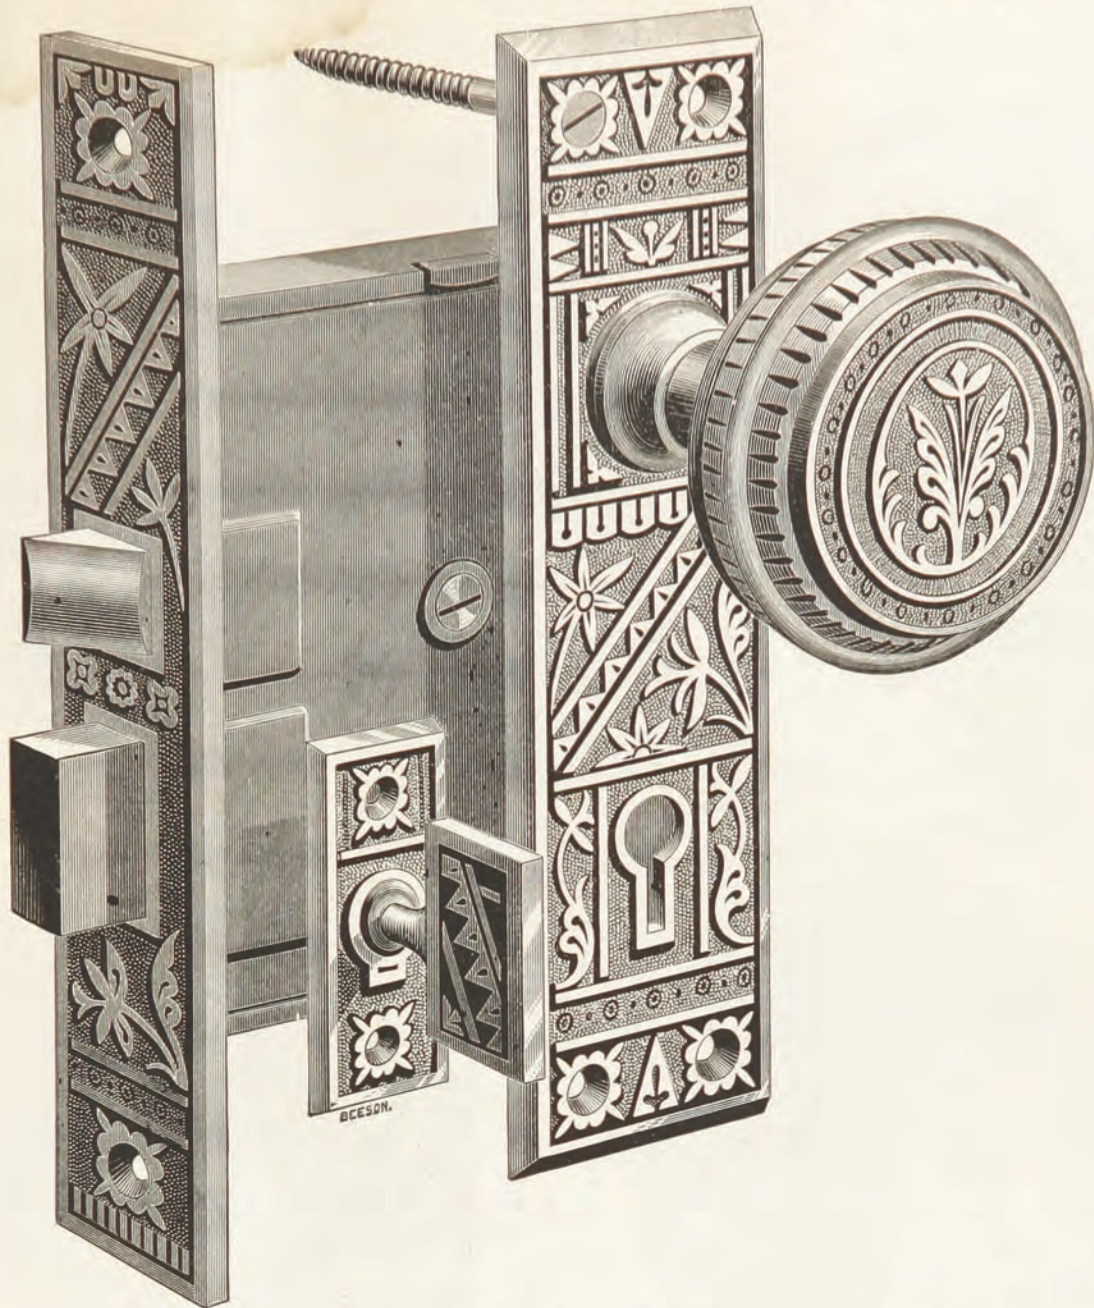

STANDARD BURGLAR PROOF DOOR LOCKS.

8841. 4-inch. Bronze Metal Rose Escutcheon and Knob.
  82170. 4-inch. Bronze Metal Burglar Proof Lock.

NUMBERS.	SIZE.	BRONZE METAL MORTISE LOCKS.	PRICE PER DOZEN.
81370	3½ inch.	Bronze Metal Front and Bolts, Nickel-Plated Steel Key.....	
82170	4 "	Bronze Metal Front and Bolts, Nickel-Plated Steel Key.....	
82370	4½ "	Bronze Metal Front and Bolts, Nickel-Plated Steel Key.....	
82670	5 "	Bronze Metal Front and Bolts, Nickel-Plated Steel Key.....	

ORNAMENTAL IRON MORTISE LOCKS.

91370	3½ inch.	Bronzed Fronts, Brass Bolts, Nickel-Plated Steel Key. (Same design as 81370).....	
92170	4 "	Bronzed Fronts, Brass Bolts, Nickel-Plated Steel Key. (Same design as 82170).....	
92370	4½ "	Bronzed Fronts, Brass Bolts, Nickel-Plated Steel Key.....	
92670	5 "	Bronzed Fronts, Brass Bolts, Nickel-Plated Steel Key.....